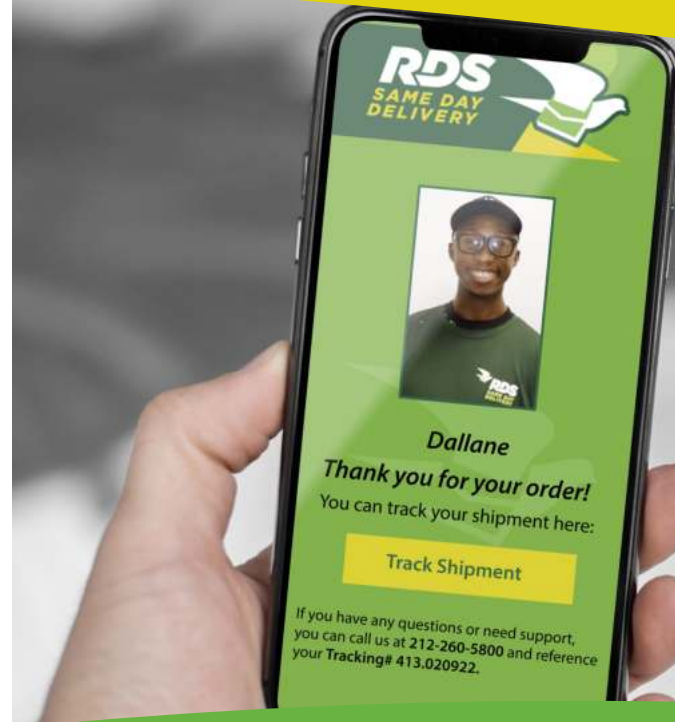

State-of-the-Art Delivery Technology!

Ensuring Fast, Accurate Deliveries!

Google Rating

145+ 5-Star Review

GPS Tracking

- Status updates
- On-line reporting
- Real-time delivery data
- Photo proof of pick up & delivery
- Track your shipment's progress through each stage

[**Learn More Here!**](#)

Complete Visibility and Transparency Throughout the Supply Chain

- Barcode scanning
- Route optimization
- Geofencing, email/text for driver location within x miles
- Location scans that provide an added level of accountability
- And so much more...

Click here for more!

Manage all aspects of your delivery, including:

- Quick quote
- Quick track
- Real-time dashboard
- Email and/or text notifications
- Photo proof of pick up & delivery
- Import & export features available