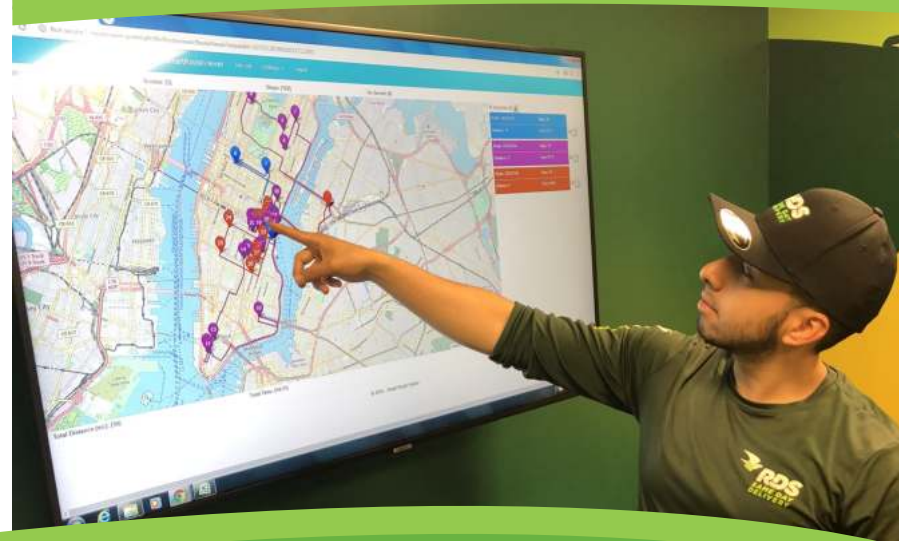

State-of-the-Art Delivery Technology!

Ensuring Fast, Accurate Deliveries!

Google Rating

145+ 5-Star Review

GPS Tracking

- Status updates
- On-line reporting
- Real-time delivery data
- Photo proof of pick up & delivery
- Track your shipment's progress through each stage

[**Learn More Here!**](#)

Complete Visibility and Transparency Throughout the Supply Chain

- Barcode scanning
- Route optimization
- Geofencing, email/text for driver location within x miles
- Location scans that provide an added level of accountability
- And so much more...