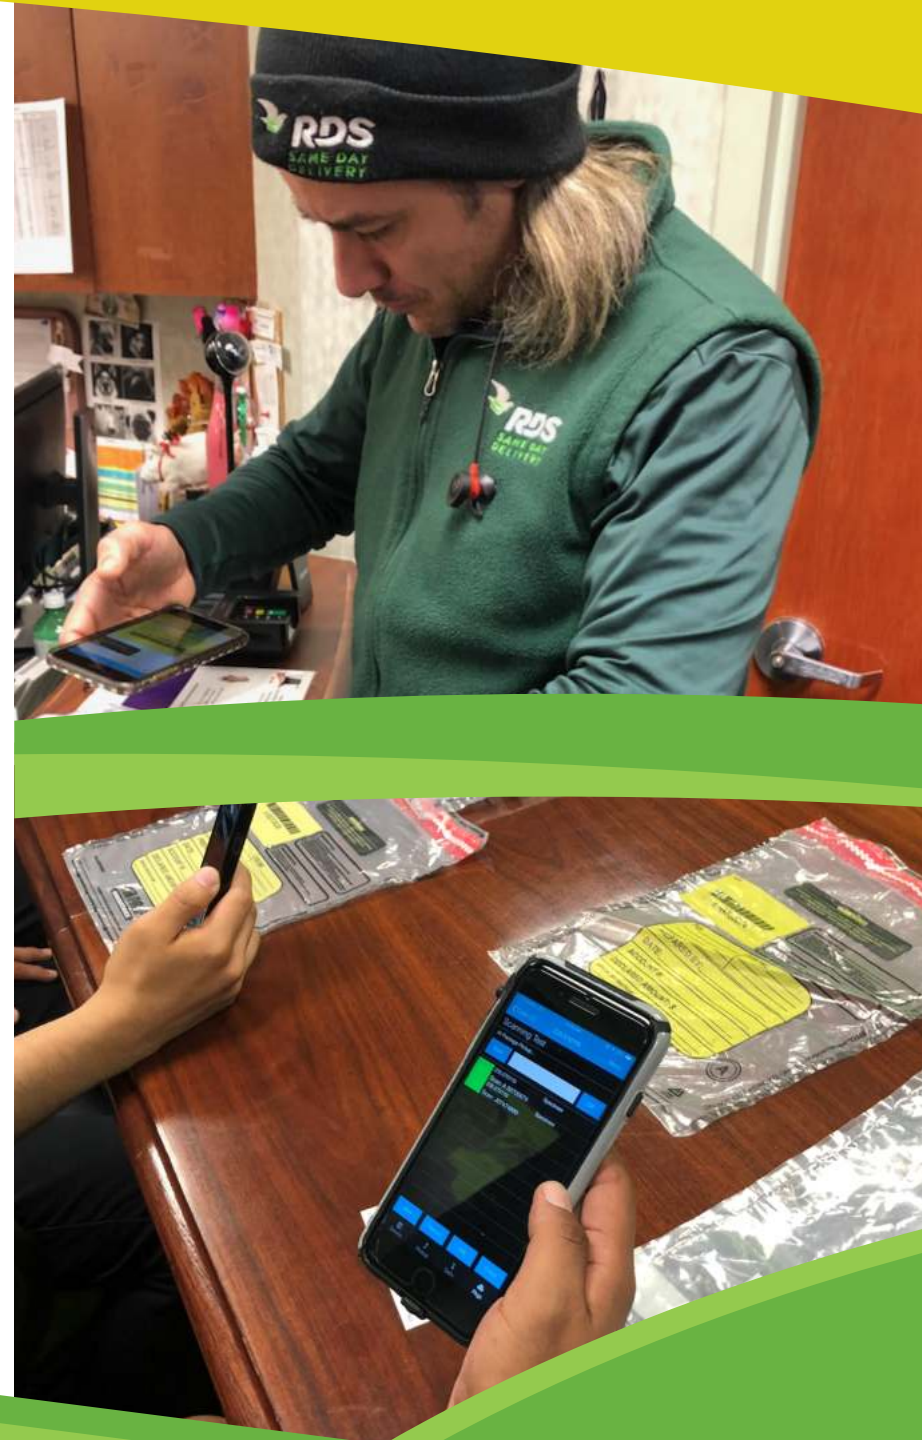

Complete Visibility and Transparency Throughout the Supply Chain

- Barcode scanning
- Route optimization
- Geofencing, email/text for driver location within x miles
- Location scans that provide an added level of accountability
- And so much more...

Click here for more!