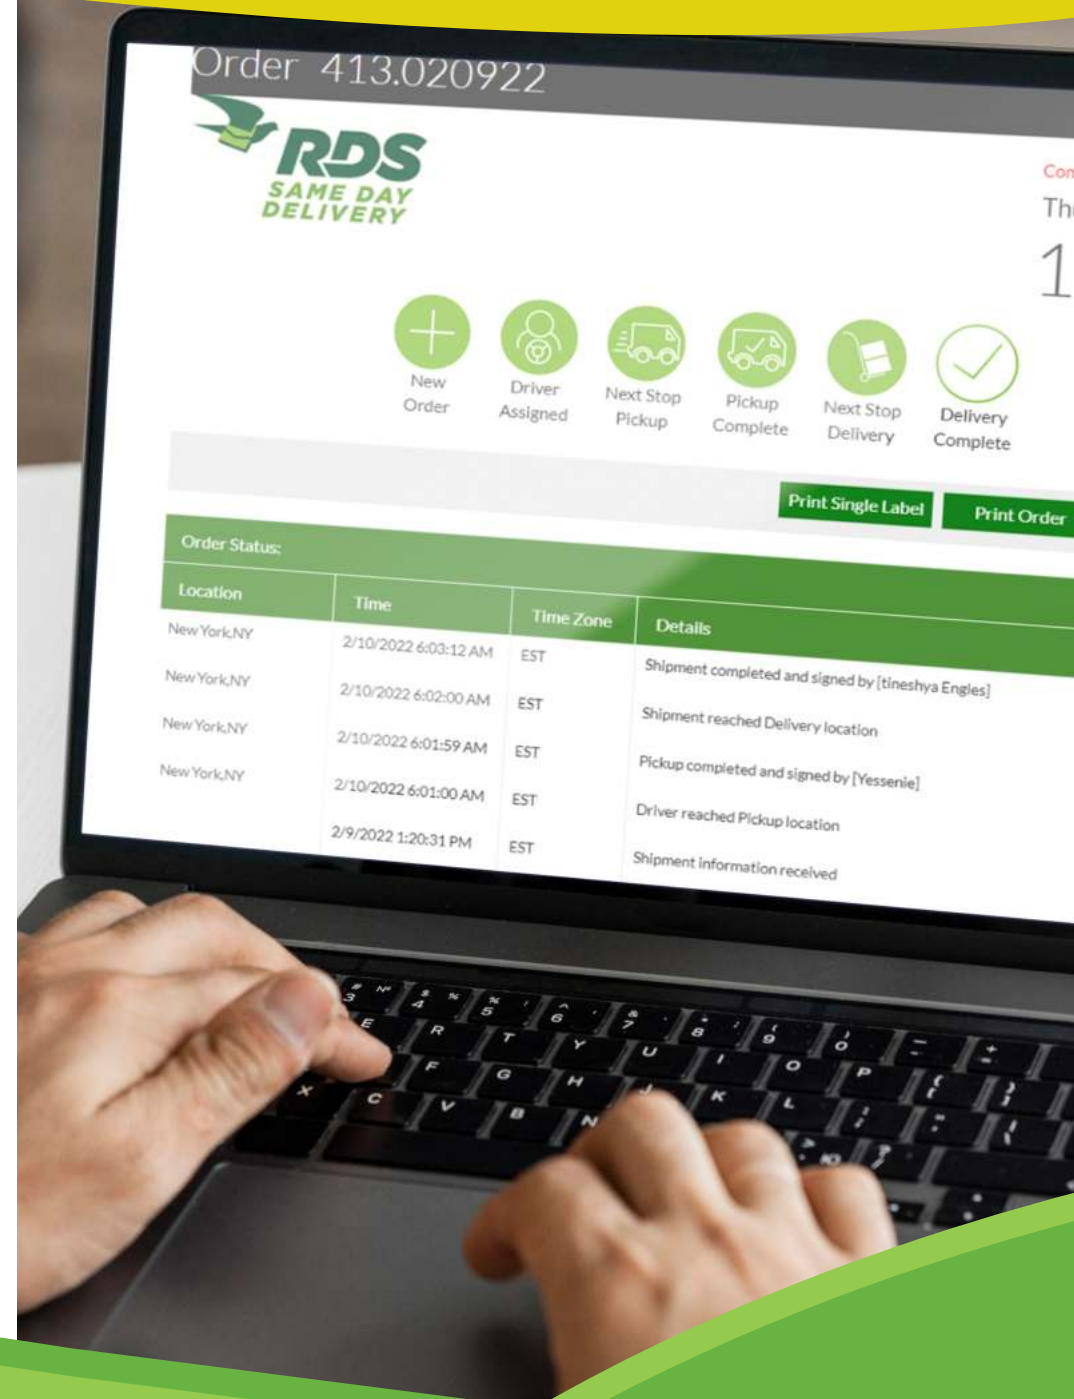

Manage all aspects of your delivery, including:

- Quick quote
- Quick track
- Real-time dashboard
- Email and/or text notifications
- Photo proof of pick up & delivery
- Import & export features available

Show Me More!